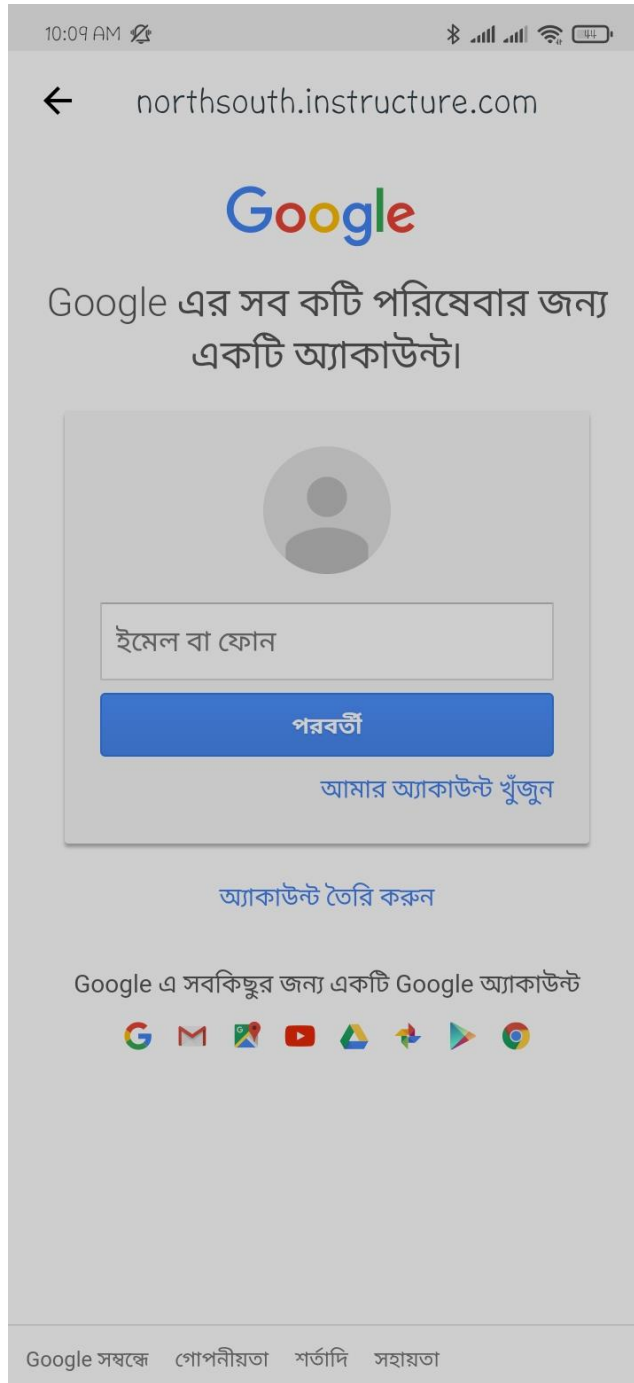

# How to Login to Canvas From Mobile

**Step 1: Download Canvas Student App from App Store/Play Store**

**Or you can access through the link:** <https://play.google.com/store/apps/details?id=com.instructure.candroid>

**Step 2: Tap on "Find my School"**

**Step 3: Type "North South University"**

**Step 4: Use your North South University Mail (i.e. yourname@northsouth.edu) and use your North South University Mail password.**