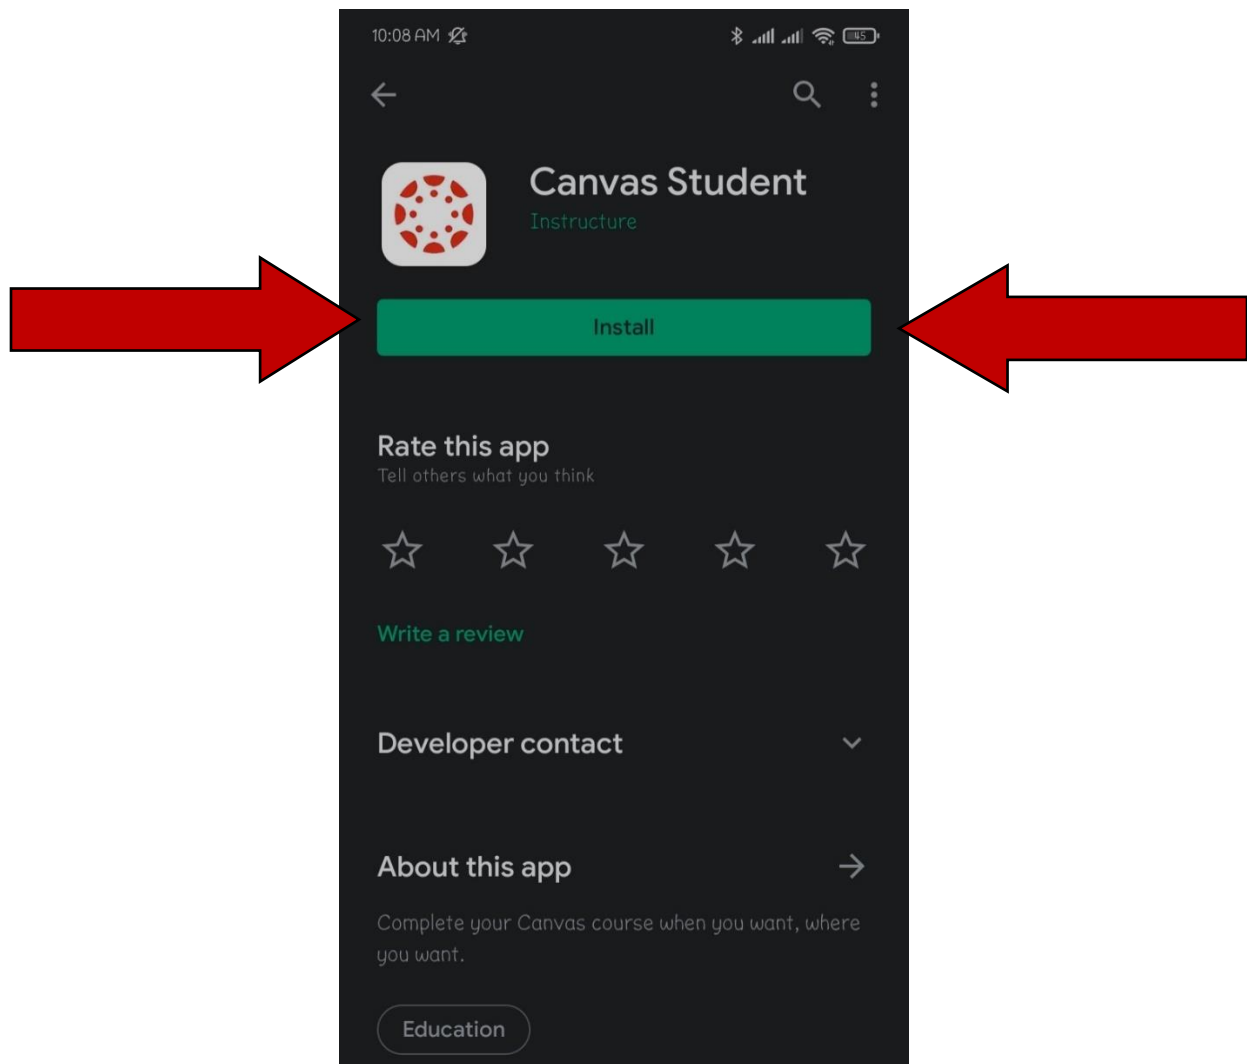

# How to Login to Canvas From Mobile

**Step 1: Download Canvas Student App from App Store/Play Store**

**Or you can access through the link:** <https://play.google.com/store/apps/details?id=com.instructure.candroid>