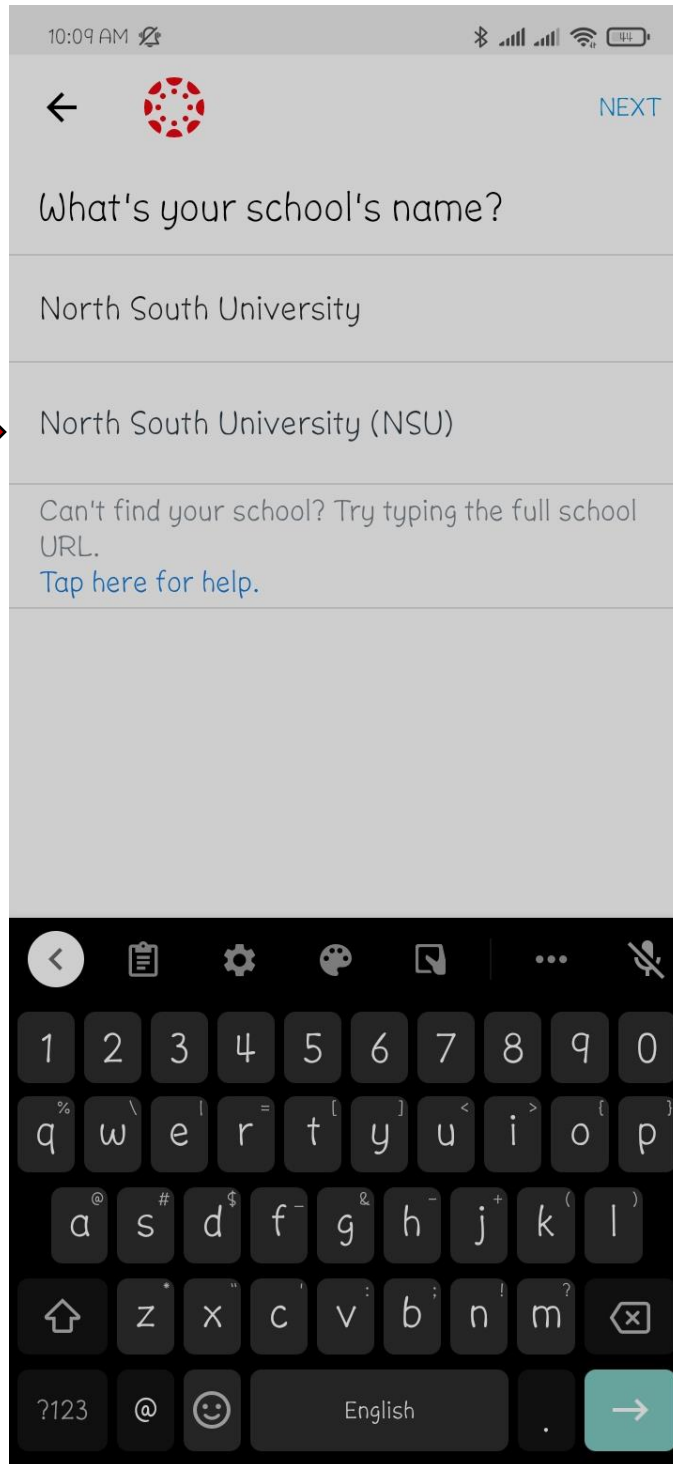

# How to Login to Canvas From Mobile

**Step 1: Download Canvas Student App from App Store/Play Store**

**Or you can access through the link:** <https://play.google.com/store/apps/details?id=com.instructure.candroid>

**Step 2: Tap on "Find my School"**

**Step 3: Type "North South University"**

**Step 4: Use your North South University Mail (i.e. yourname@northsouth.edu) and use your North South University Mail password.**