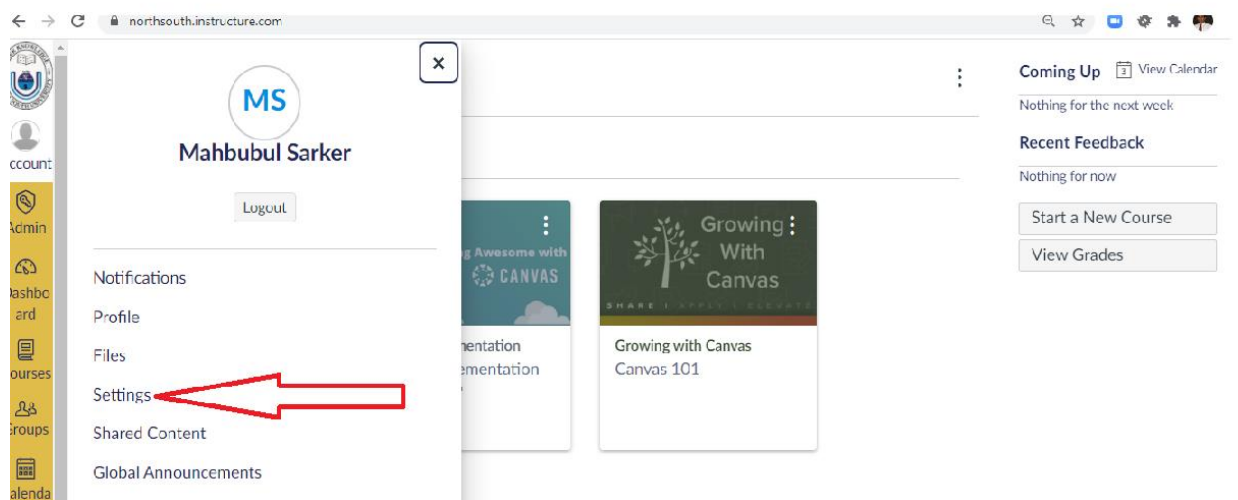

3. Click on the **settings** menu