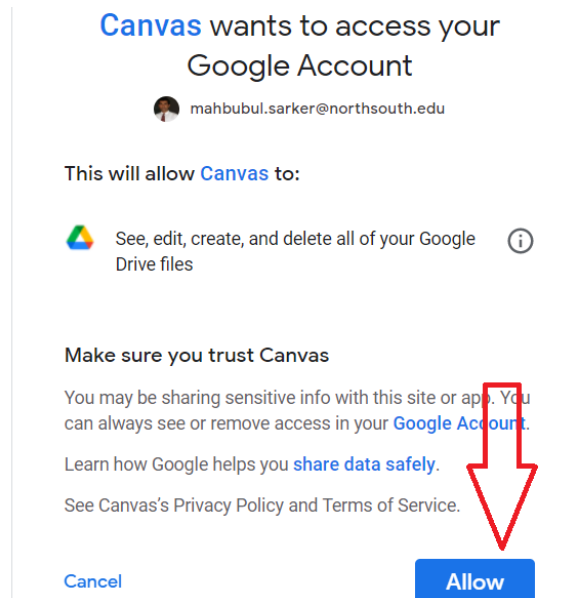

5. Click on Google Drive and then Click on Authorize Google Drive access

6. Must choose North South Email Account if there is multiple Gmail accounts.  
Click on NSU account

accounts.google.com/0/oauiuz/auin/oauiucnooseaccount/access\_type=omimedapproval\_prompt=forccocient\_id=274030620070-1j/z143u03puig0ocumr/05...

7. Press Allow Button

8. A Successful Message will be displayed and the settings page will show Google Drive being added as a Registered Services.

North South University mahbulul.sarker@northsouth.edu

### Web Services

Canvas can make your life a lot easier by tying itself in with the web tools you already use. Click any of the services in "Other Services" to see what we mean.

Let fellow course/group members see which services I've linked to my profile