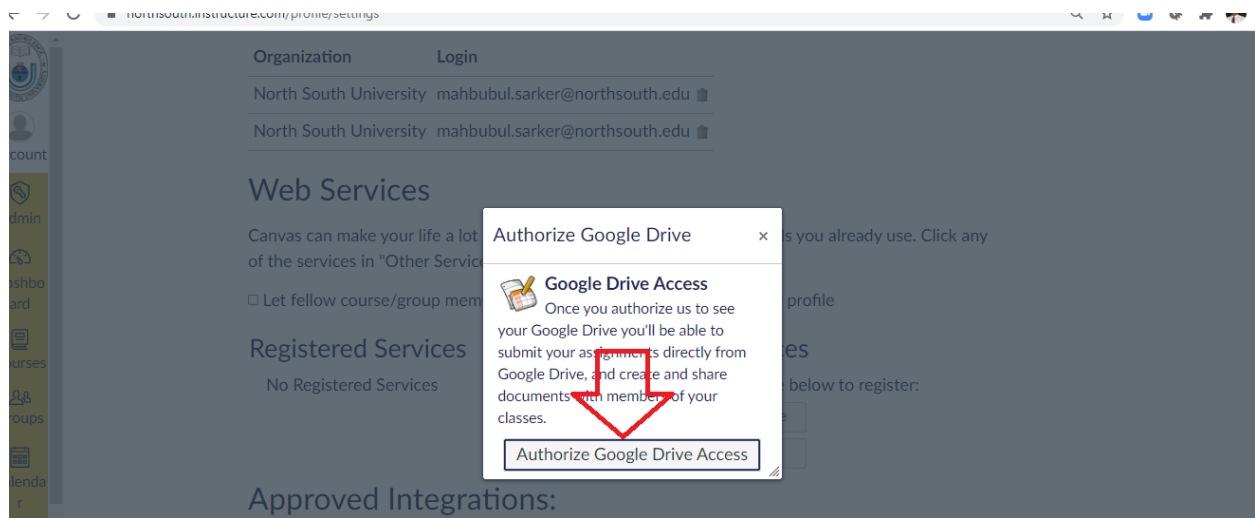

5. Click on Google Drive and then Click on Authorize Google Drive access