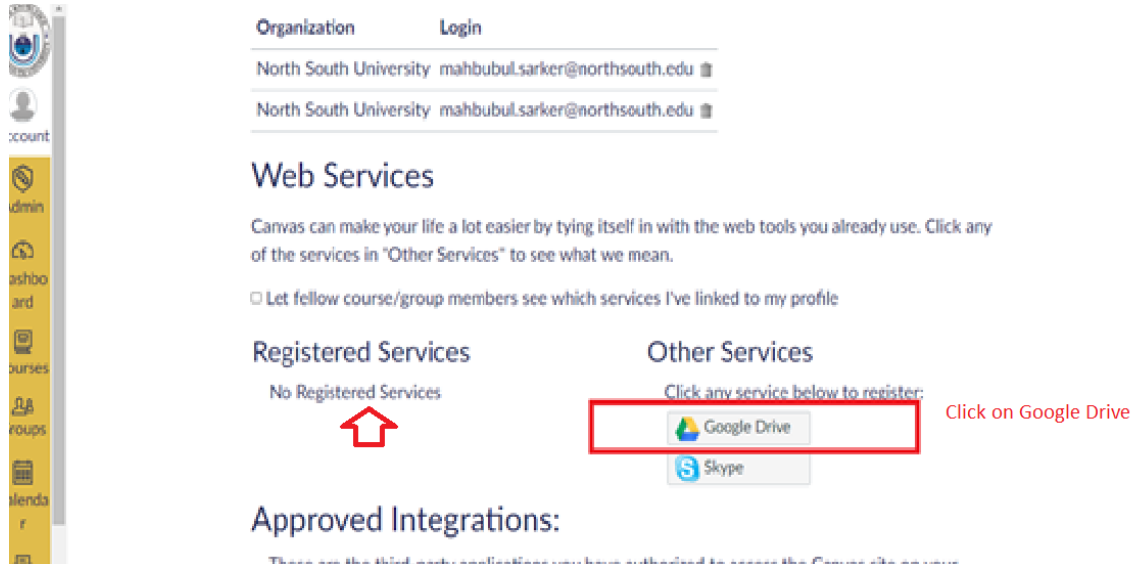

3. Click on the **settings** menu

4. In the settings page: There are two items under Web Service section: Choose Google Drive from the “Other Services”. Notice that under “Registered Services” it says: No Registered Services